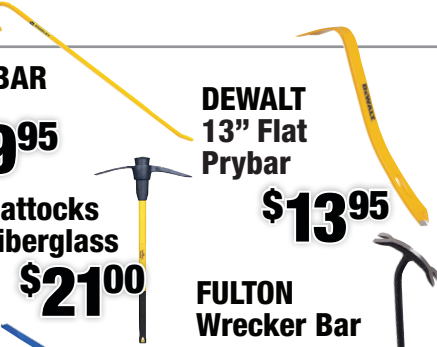

\$9⁹⁵

8"x.036" Floor Stripper Blade

ALLWAYS 2-1/2" Carbide Two Edge Replacement Blades

\$5⁹⁵

Hand Tools, etc.

POLY PRO Tuffy Indestructible Green Scoop Shovel

\$26⁹⁵

UNION TOOLS Razorback Steel Coal Shovel
Wood D-Handle

\$36⁵⁰

CROW BAR

\$9⁹⁵

Pick Mattocks Long Fiberglass Handle

\$21⁰⁰

56" Monster Pry Bar

\$72⁹⁵

DEWALT 13" Flat Prybar