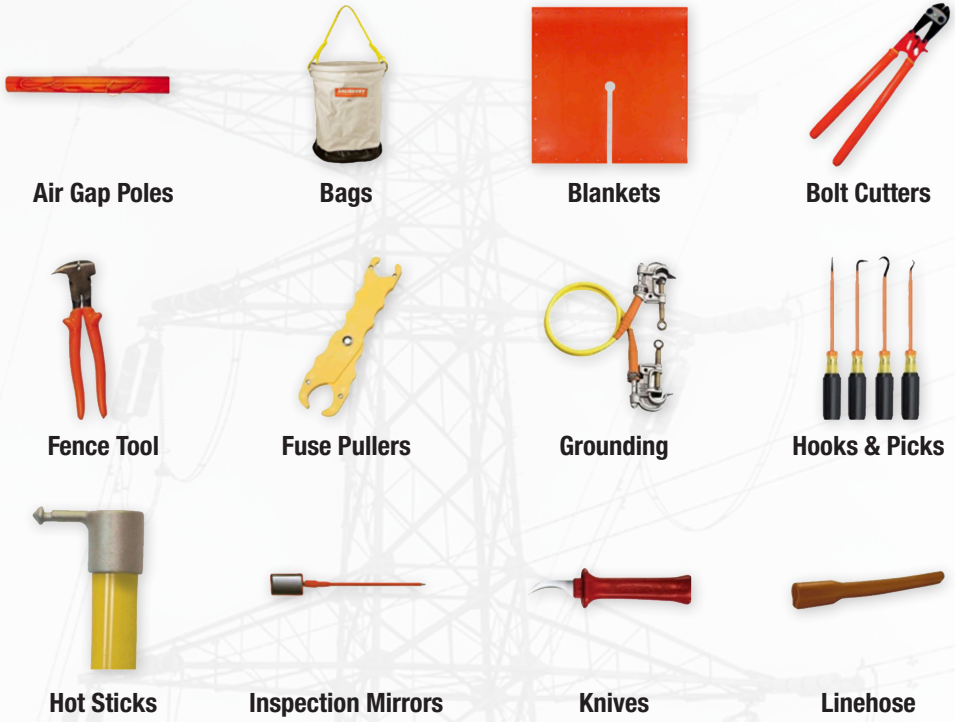

INSULATED TOOLS

CSS

Connective Systems & Supply

Air Gap Poles

Bags

Blankets

Bolt Cutters

Fence Tool

Fuse Pullers

Grounding

Hooks & Picks

Hot Sticks

Inspection Mirrors

Knives

Linehose

DENVER