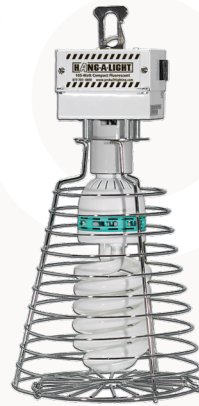

Southwire™

TOOLS & EQUIPMENT

TRADE IN – TRADE UP PROGRAM TRADE YOUR OLD TECHNOLOGY IN FOR NEW LED'S

TRADE IN

TRADE UP TO

1110100LED
100W Hang-A-Light

1110120ECO
120W Hang-A-Light

TL150LEDWTL
150W Garvin Hang-A-Light

111200LED
150W High bay

7164SW
100ft LED string light

*For more information, contact your local Southwire Representative. Cannot be combined with additional promotions.

**BUILT FOR DURABILITY.
BUILT FOR RELIABILITY.
BUILT FOR WORK.™**