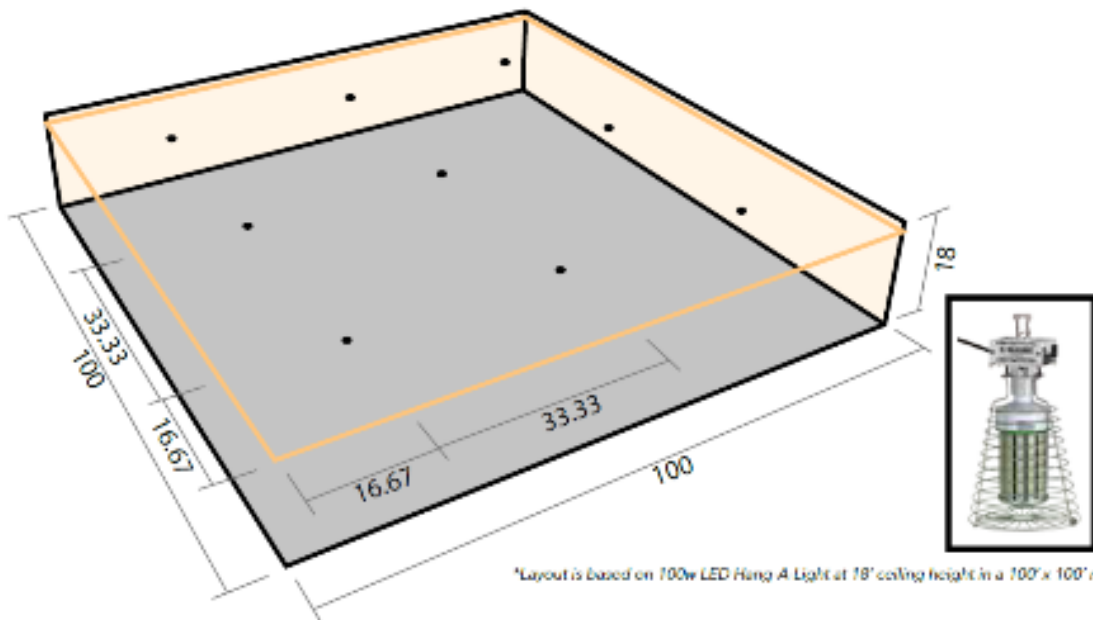

Need a custom temporary lighting layout?

Information we need:

- Deck Height
- Width and Length of Area
- Foot Candles Required

BUILT FOR DURABILITY.
BUILT FOR RELIABILITY.
BUILT FOR WORK.™

1-855-798-6657 | SOUTHWIRETOOLS.COM