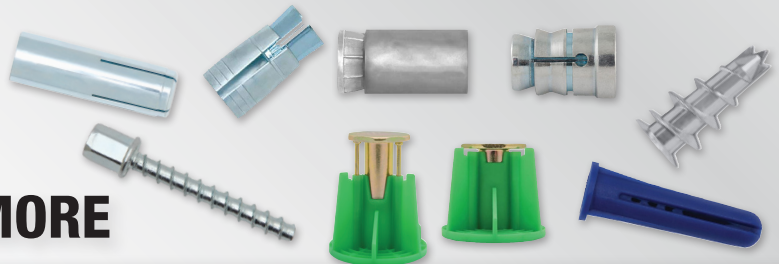

# **WE SELL JOBSITE HARDWARE**

**STRUT**  
STRUT AND STRUT  
ACCESSORIES

**HARDWARE**  
NUTS AND BOLTS,  
MACHINE SCREWS

**SCREWS**  
GOLD DECK, HEX HEAD TEK, PAN FRAMER,  
MODIFIED TRUSS, ZIP SCREW, AND MORE

**ANCHORS**  
DROP-IN ANCHORS,  
HOLLOW WALL ANCHORS, AND MORE

**CSS ALSO DOES ON-SITE MANAGED INVENTORY**